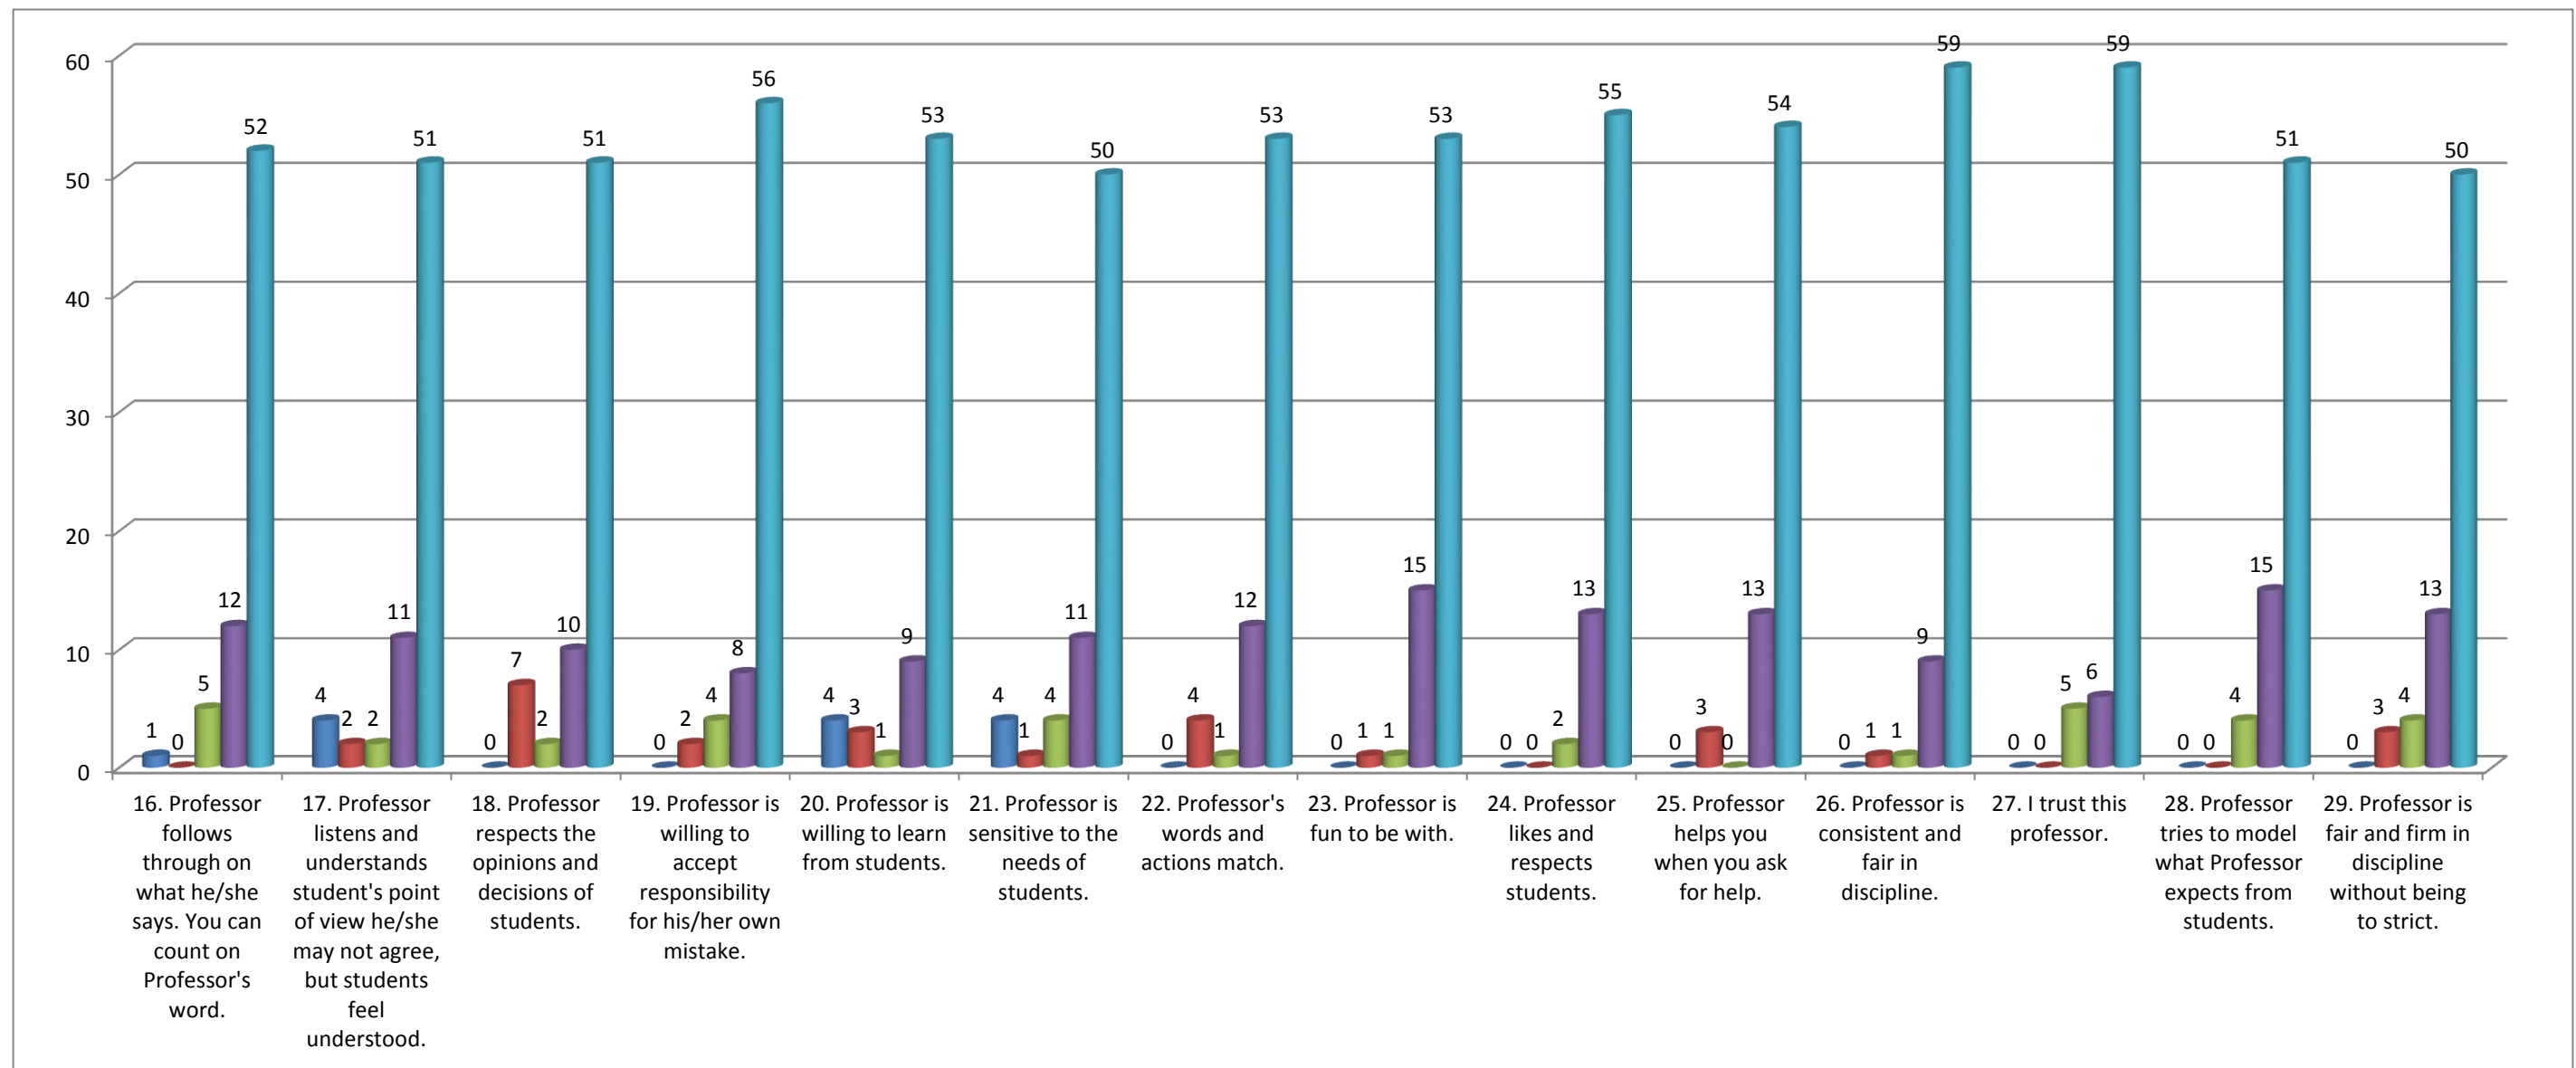

Note:- This feedback is carried out and analysed by the Internal Quality Assurance Cell(IQAC) of the college.

Teacher's evaluation by the students

Prof. Sunita L. Thakkar(Economics) - 2017/18

16. Professor follow	17. Professor list	18. Professor resp	19. Professor is w	20. Professor is w	21. Professor is se	22. Profess	23. Professo	24. Professor	25. Profess	26. Professo	27. I trust t	28. Profess	29. Profess	Total	Percentage(%)
1	4	0	0	4	4	0	0	0	0	0	0	0	0	13	1.33
0	2	7	2	3	1	4	1	0	3	1	0	0	3	27	2.76
5	2	2	4	1	4	1	1	2	0	1	5	4	4	36	3.67
12	11	10	8	9	11	12	15	13	13	9	6	15	13	157	16.02
52	51	51	56	53	50	53	53	55	54	59	59	51	50	747	76.22
														980	
70	70	70	70	70	70	70	70	70	70	70	70	70	70	980	

Note:- This feedback is carried out and analysed by the Internal Quality Assurance Cell(IQAC) of the college.