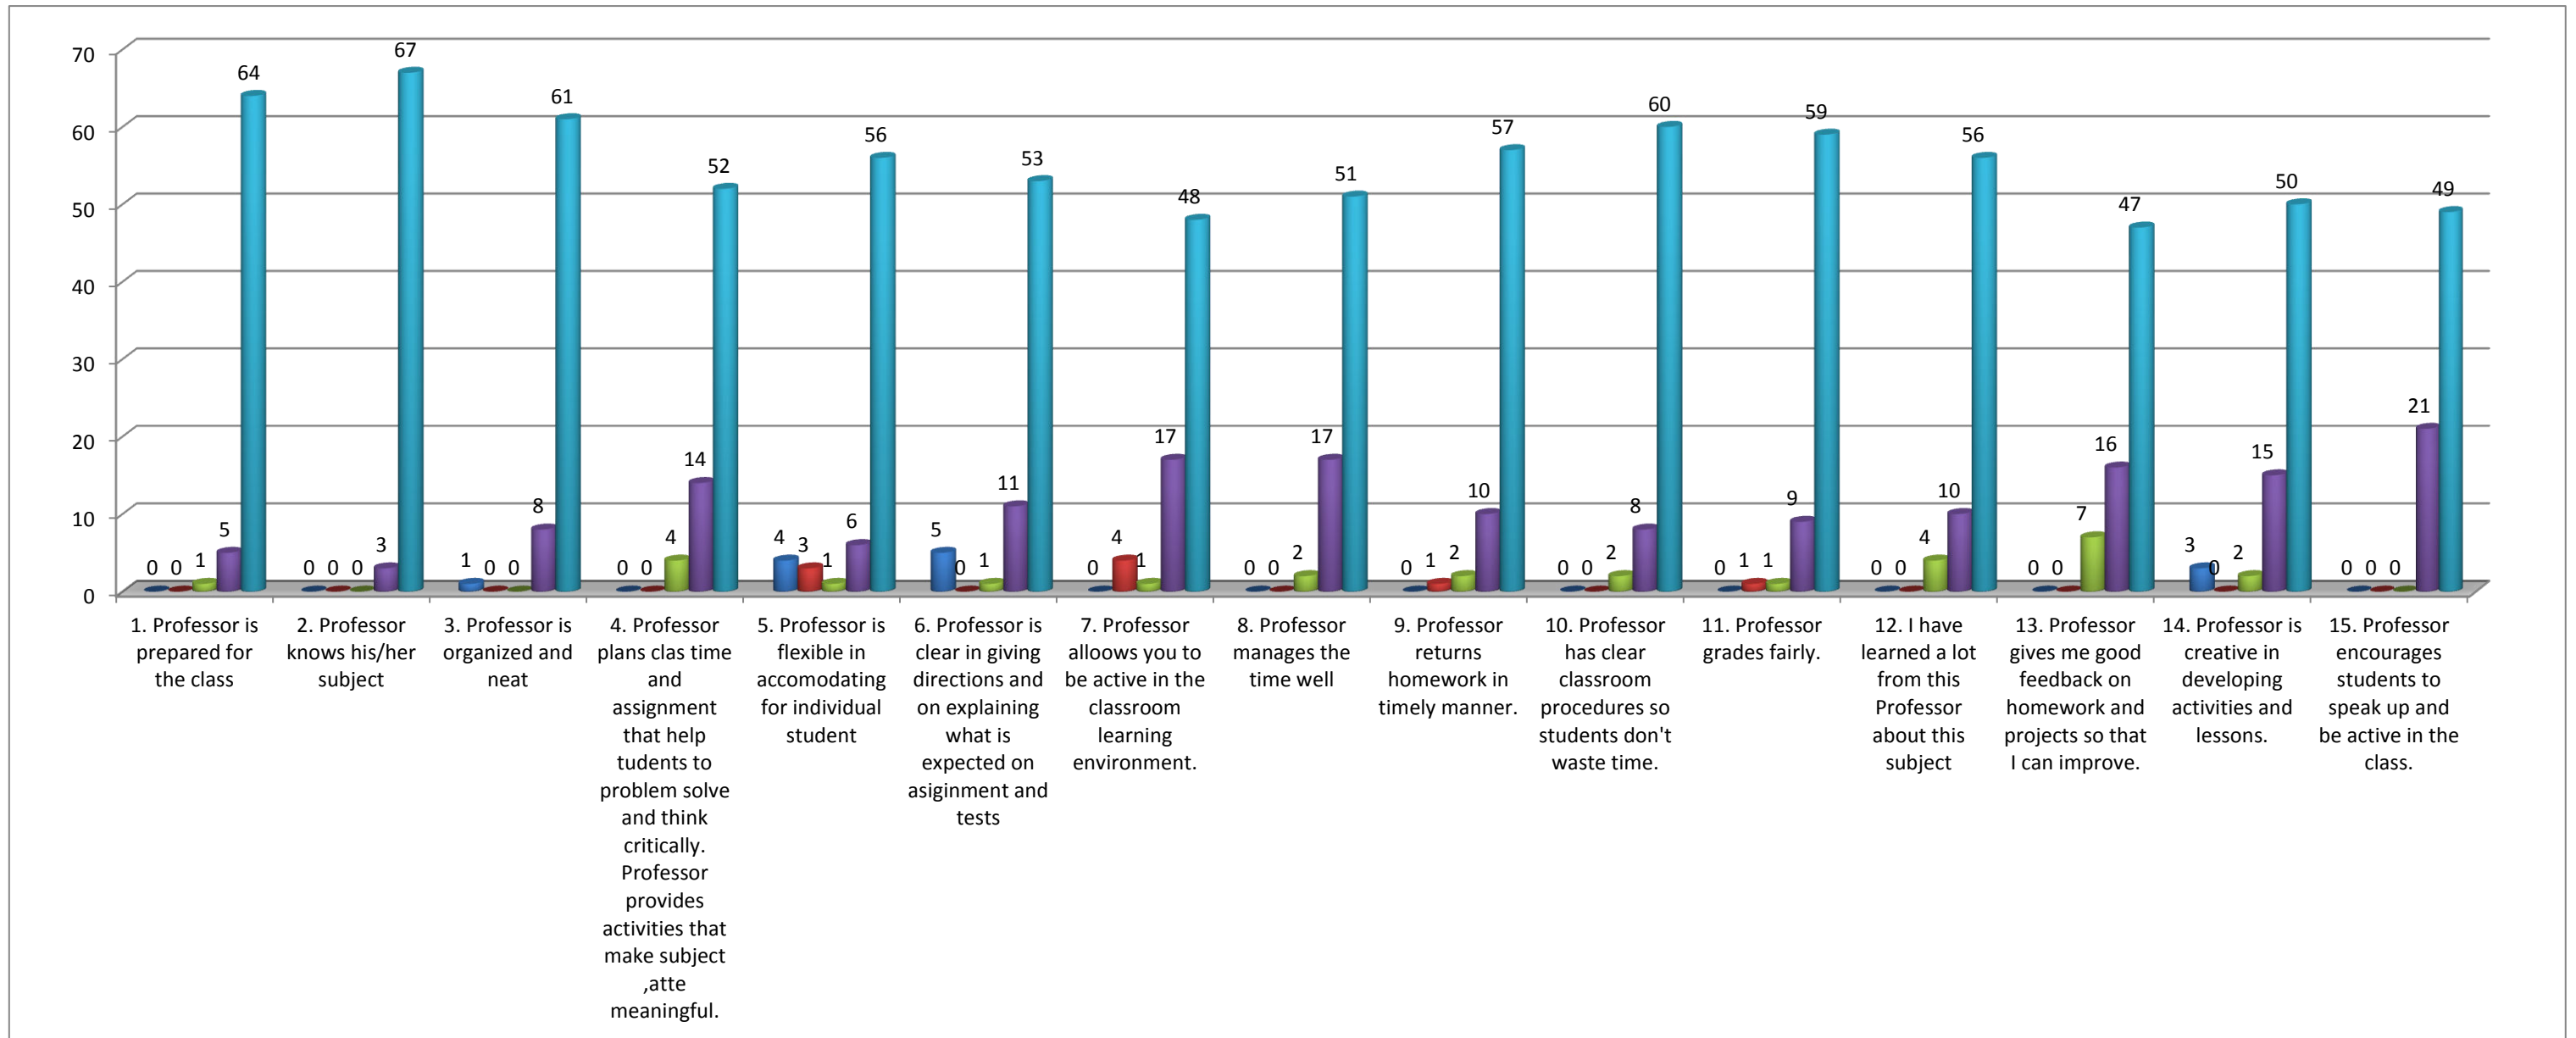

Note:- This feedback is carried out and analysed by the Internal Quality Assurance Cell(IQAC) of the college.

Teacher's evaluation by the students

Prof. Sunita L. Thakkar(Economics) - 2017/18

16. Professor follow	17. Professor list	18. Professor resp	19. Professor is w	20. Professor is w	21. Professor is se	22. Profess	23. Professo	24. Professor	25. Profess	26. Professo	27. I trust t	28. Profess	29. Profess	Total	Percentage(%)
1	4	0	0	4	4	0	0	0	0	0	0	0	0	13	1.33
0	2	7	2	3	1	4	1	0	3	1	0	0	3	27	2.76
5	2	2	4	1	4	1	1	2	0	1	5	4	4	36	3.67
12	11	10	8	9	11	12	15	13	13	9	6	15	13	157	16.02
52	51	51	56	53	50	53	53	55	54	59	59	51	50	747	76.22
														980	
70	70	70	70	70	70	70	70	70	70	70	70	70	70	980	

Note:- This feedback is carried out and analysed by the Internal Quality Assurance Cell(IQAC) of the college.