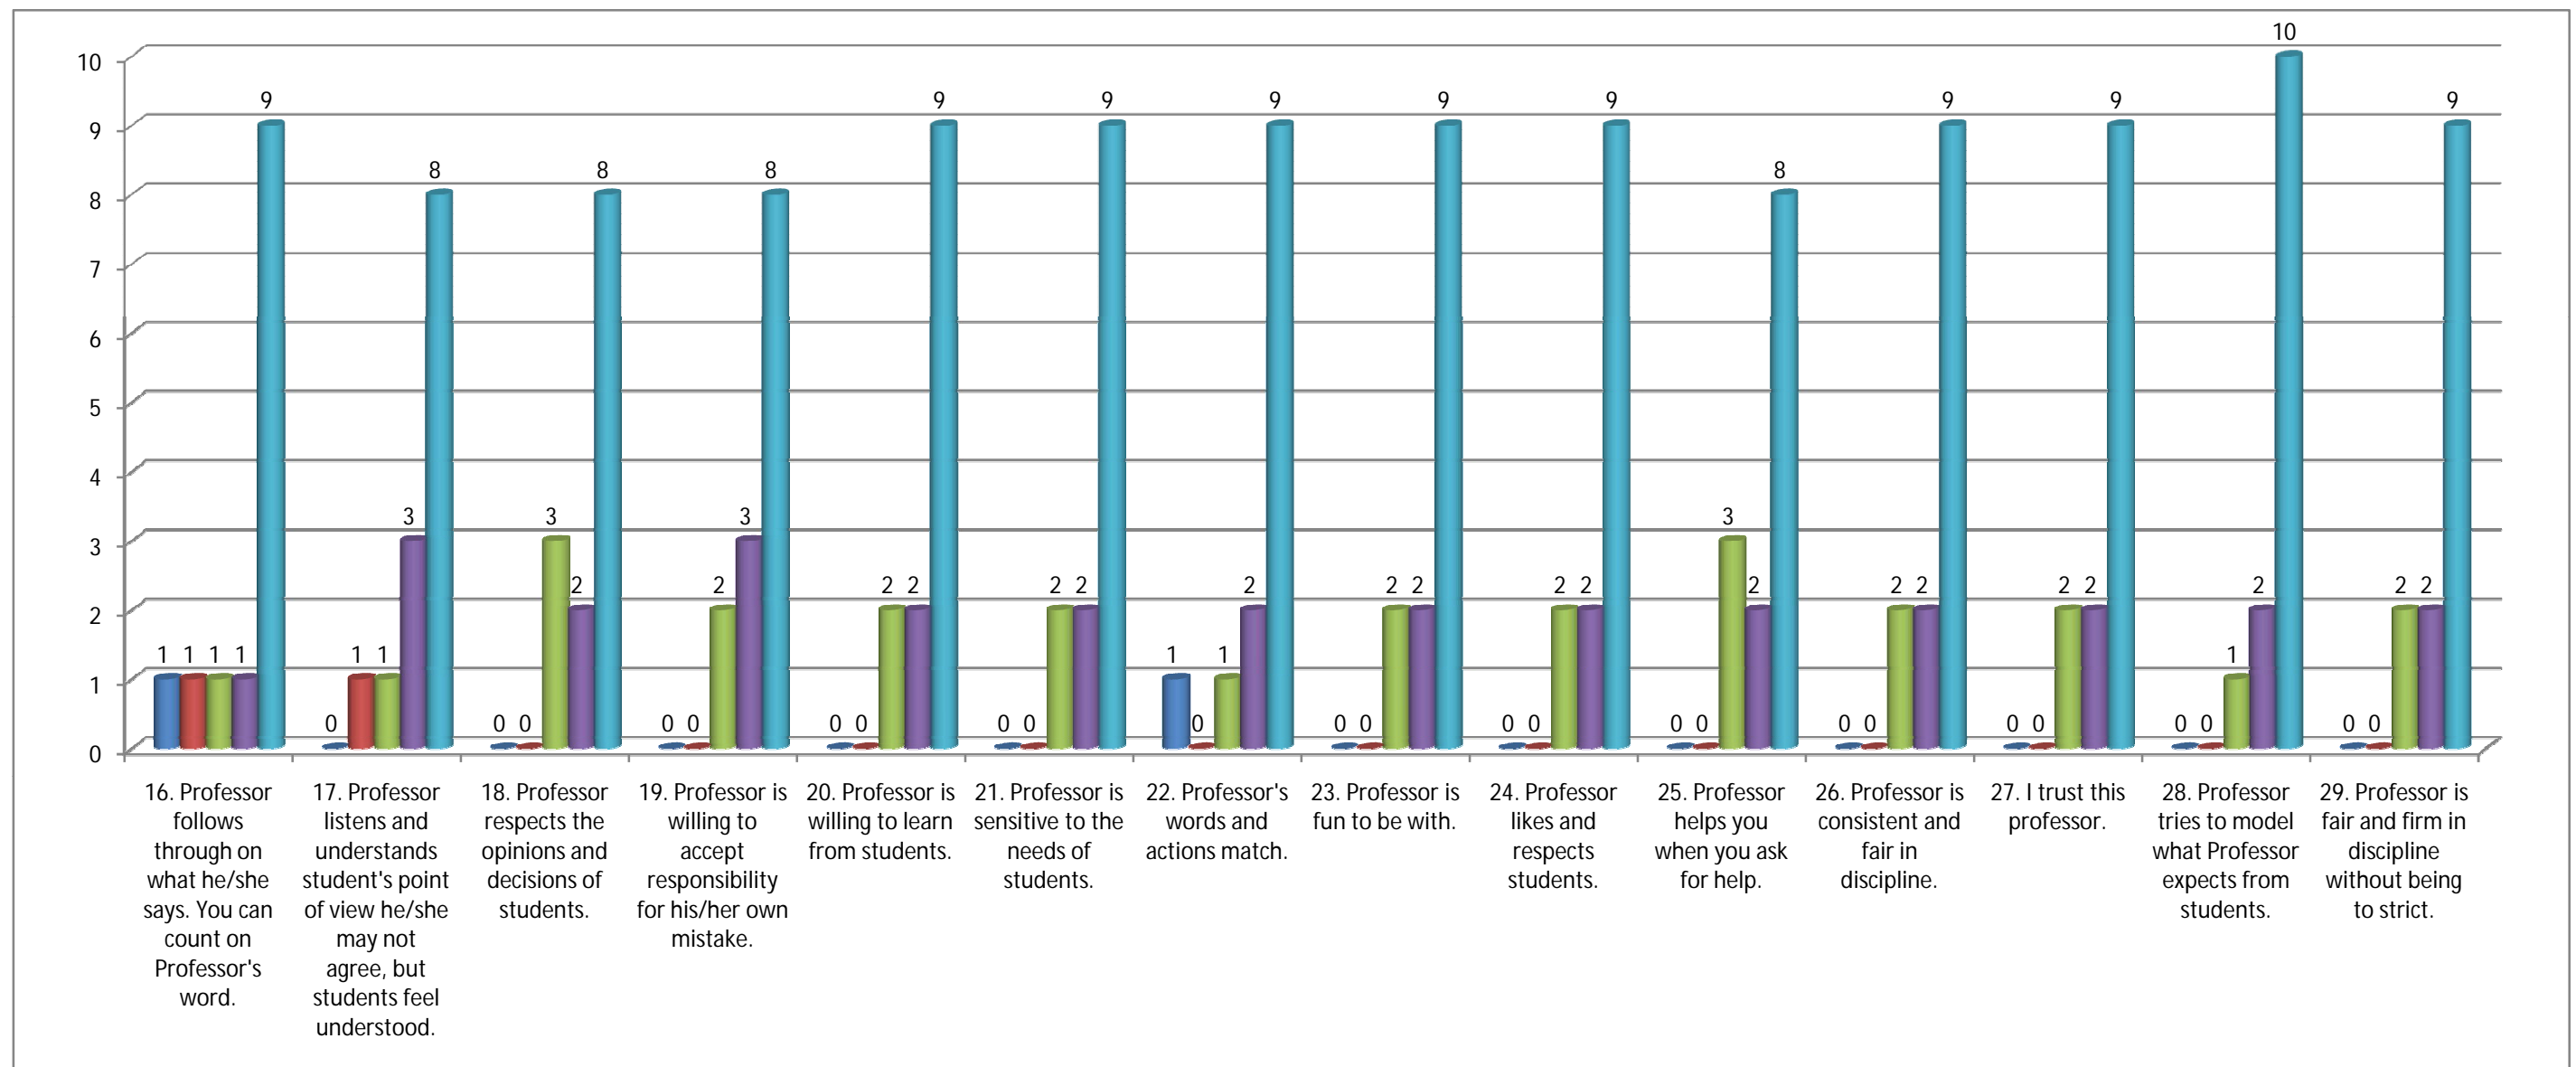

Note:- This feedback is carried out and analysed by the Internal Quality Assurance Cell(IQAC) of the college.

Teacher's evaluation by the students

Prof. Rameshbhai D. Chaudhary,(P.T.I.) - 2017/18

16. Professor follow	17. Professor list	18. Professor resp	19. Professor is w	20. Professor is w	21. Professor is se	22. Profess	23. Professo	24. Professor	25. Profess	26. Professo	27. I trust t	28. Profess	29. Profess	Total	Percentage(%)
1	0	0	0	0	0	1	0	0	0	0	0	0	0	2	1.10
1	1	0	0	0	0	0	0	0	0	0	0	0	0	2	1.10
1	1	3	2	2	2	1	2	2	3	2	2	1	2	26	14.29
1	3	2	3	2	2	2	2	2	2	2	2	2	2	29	15.93
9	8	8	8	9	9	9	9	9	8	9	9	10	9	123	67.58
														182	
13	13	13	13	13	13	13	13	13	13	13	13	13	13	182	