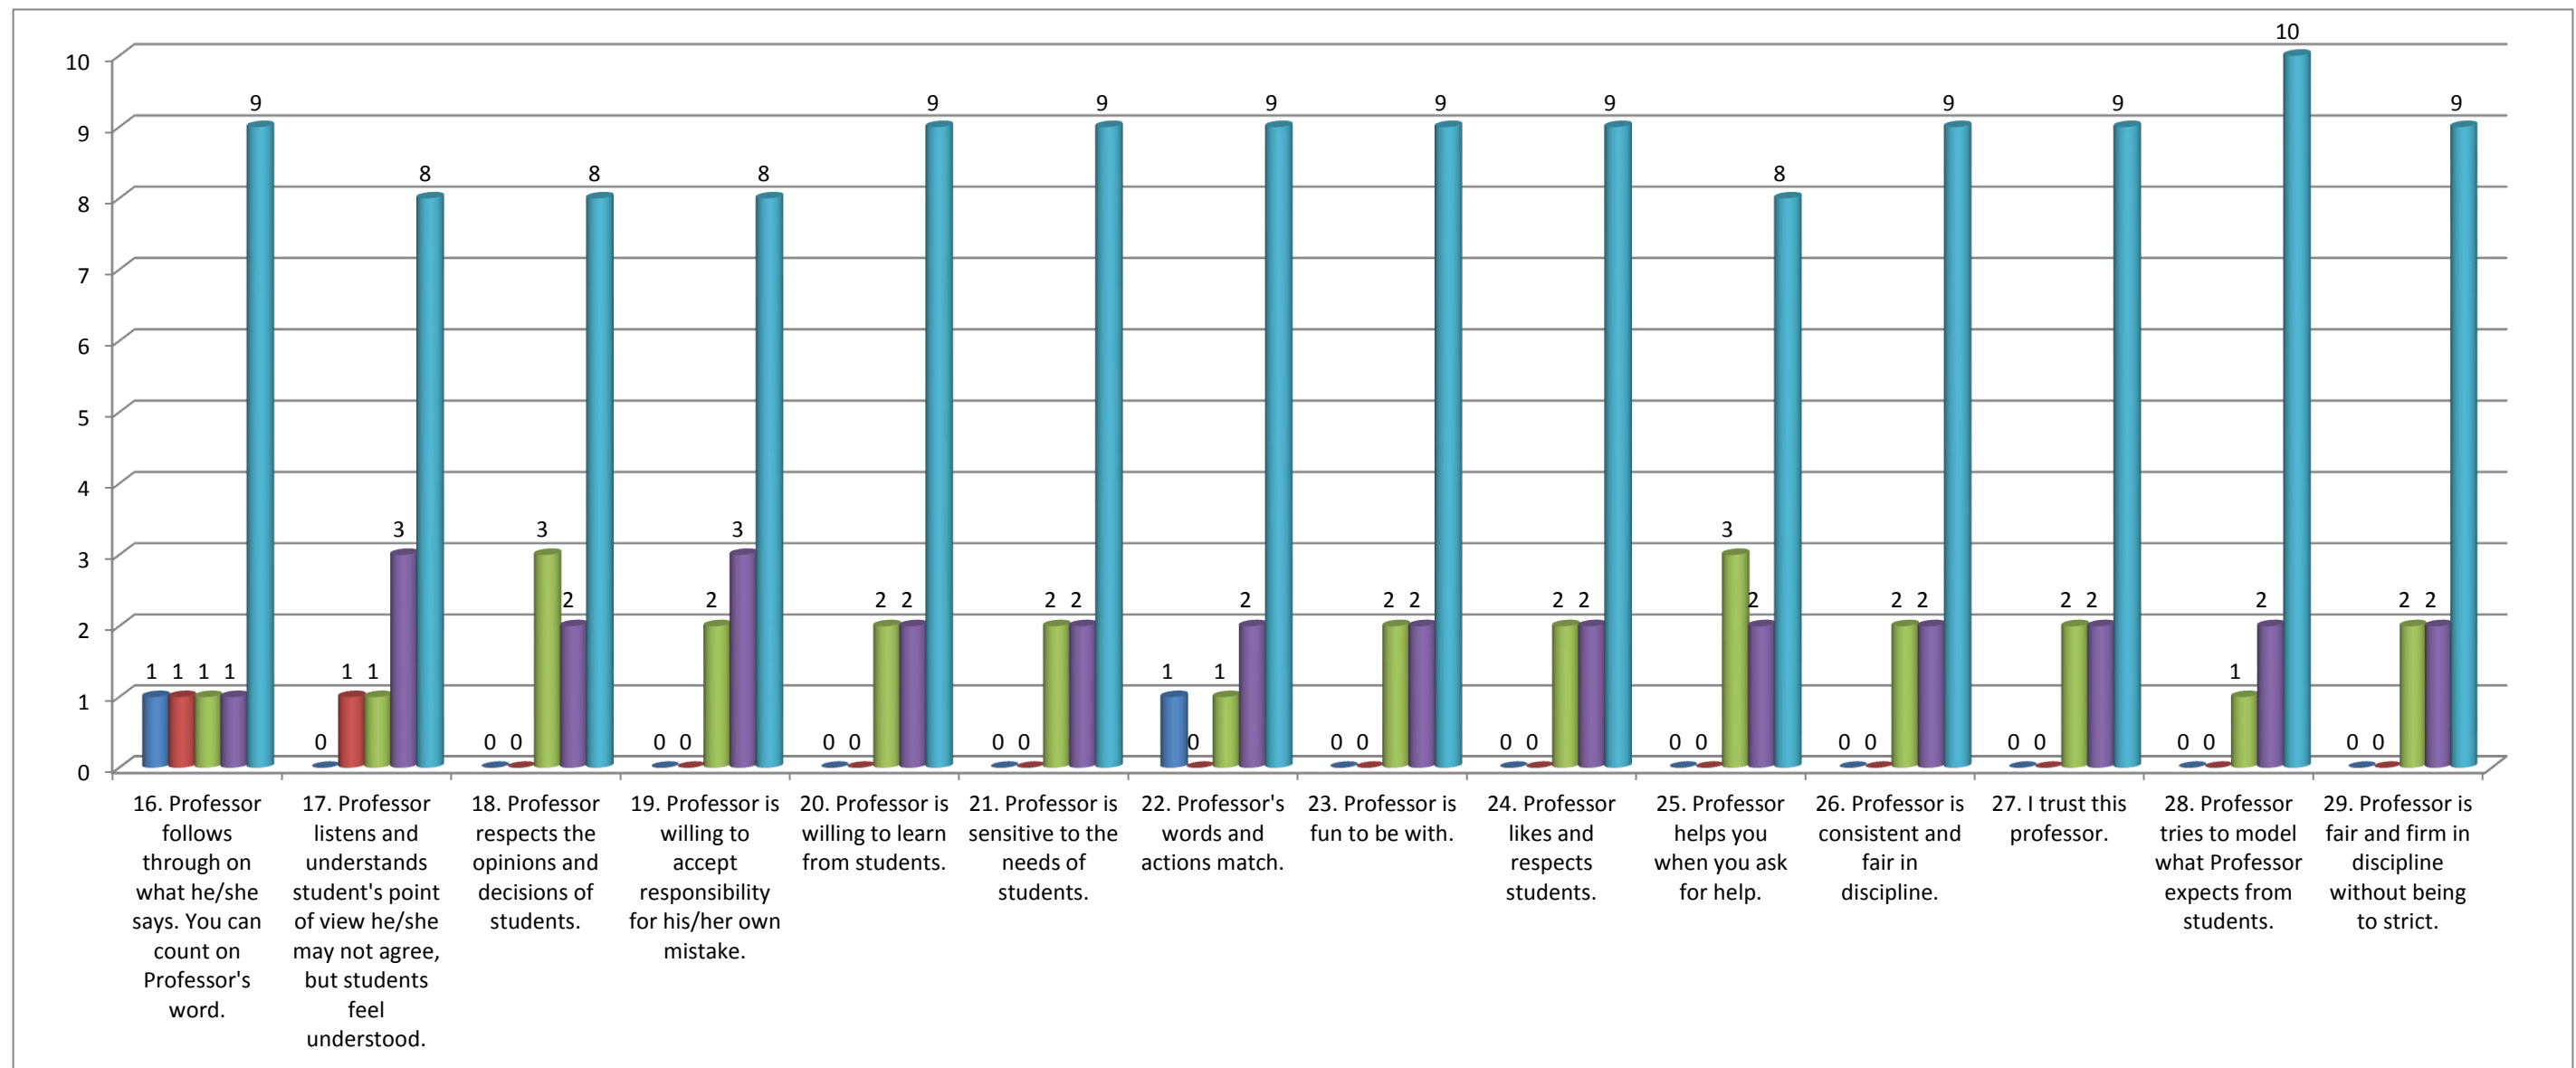

Note:- This feedback is carried out and analysed by the Internal Quality Assurance Cell(IQAC) of the college.

Teacher's evaluation by the students

Prof. Rameshbhai D. Chaudhary,(P.T.I.) - 2017/18

16. Professor follow	17. Professor list	18. Professor resp	19. Professor is w	20. Professor is w	21. Professor is se	22. Profess	23. Professo	24. Professor	25. Profess	26. Professo	27. I trust t	28. Profess	29. Profess	Total	Percentage(%)
1	0	0	0	0	0	1	0	0	0	0	0	0	0	2	1.10
1	1	0	0	0	0	0	0	0	0	0	0	0	0	2	1.10
1	1	3	2	2	2	1	2	2	3	2	2	1	2	26	14.29
1	3	2	3	2	2	2	2	2	2	2	2	2	2	29	15.93
9	8	8	8	9	9	9	9	9	8	9	9	10	9	123	67.58
														182	
13	13	13	13	13	13	13	13	13	13	13	13	13	13	182	

Note:- This feedback is carried out and analysed by the Internal Quality Assurance Cell(IQAC) of the college.