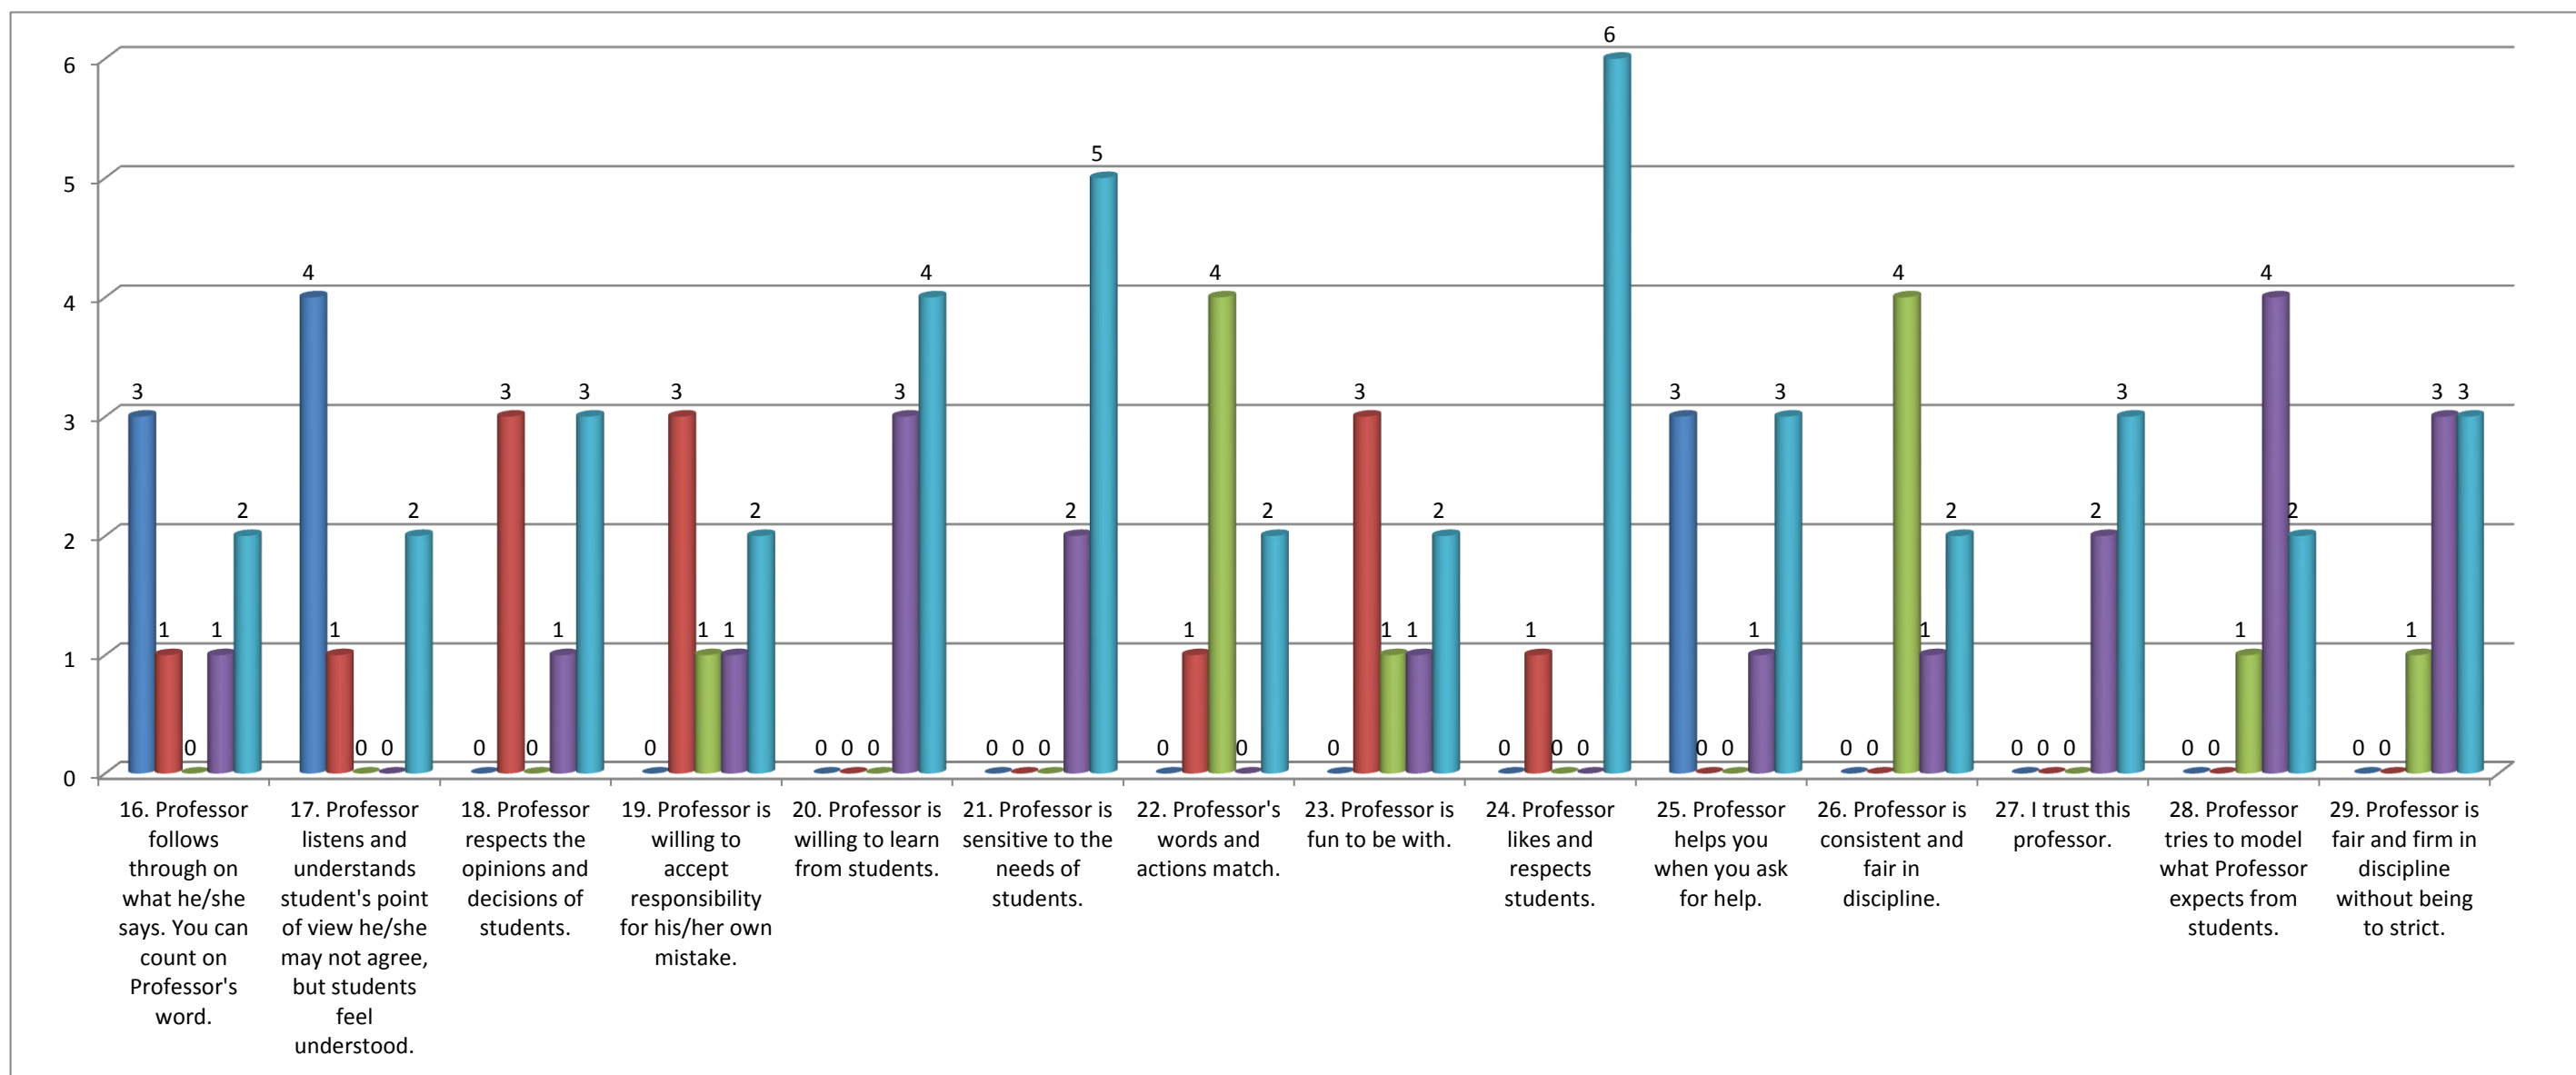

Note:- This feedback is carried out and analysed by the Internal Quality Assurance Cell(IQAC) of the college.

Teacher's evaluation by the students.

Prof. Mayank J. Dave(Psychology) - 2016/17

16. Professor follow	17. Professor list	18. Professor resp	19. Professor is w	20. Professor is w	21. Professor is se	22. Profess	23. Professo	24. Professor	25. Profess	26. Professo	27. I trust t	28. Profess	29. Profess	Total	Percentage(%)
3	4	0	0	0	0	0	0	0	3	0	0	0	0	10	10.42
1	1	3	3	0	0	1	3	1	0	0	0	0	0	13	13.54
0	0	0	1	0	0	4	1	0	0	4	0	1	1	12	12.50
1	0	1	1	3	2	0	1	0	1	1	2	4	3	20	20.83
2	2	3	2	4	5	2	2	6	3	2	3	2	3	41	42.71
														96	
7	7	7	7	7	7	7	7	7	7	7	5	7	7	96	

Note:- This feedback is carried out and analysed by the Internal Quality Assurance Cell(IQAC) of the college.