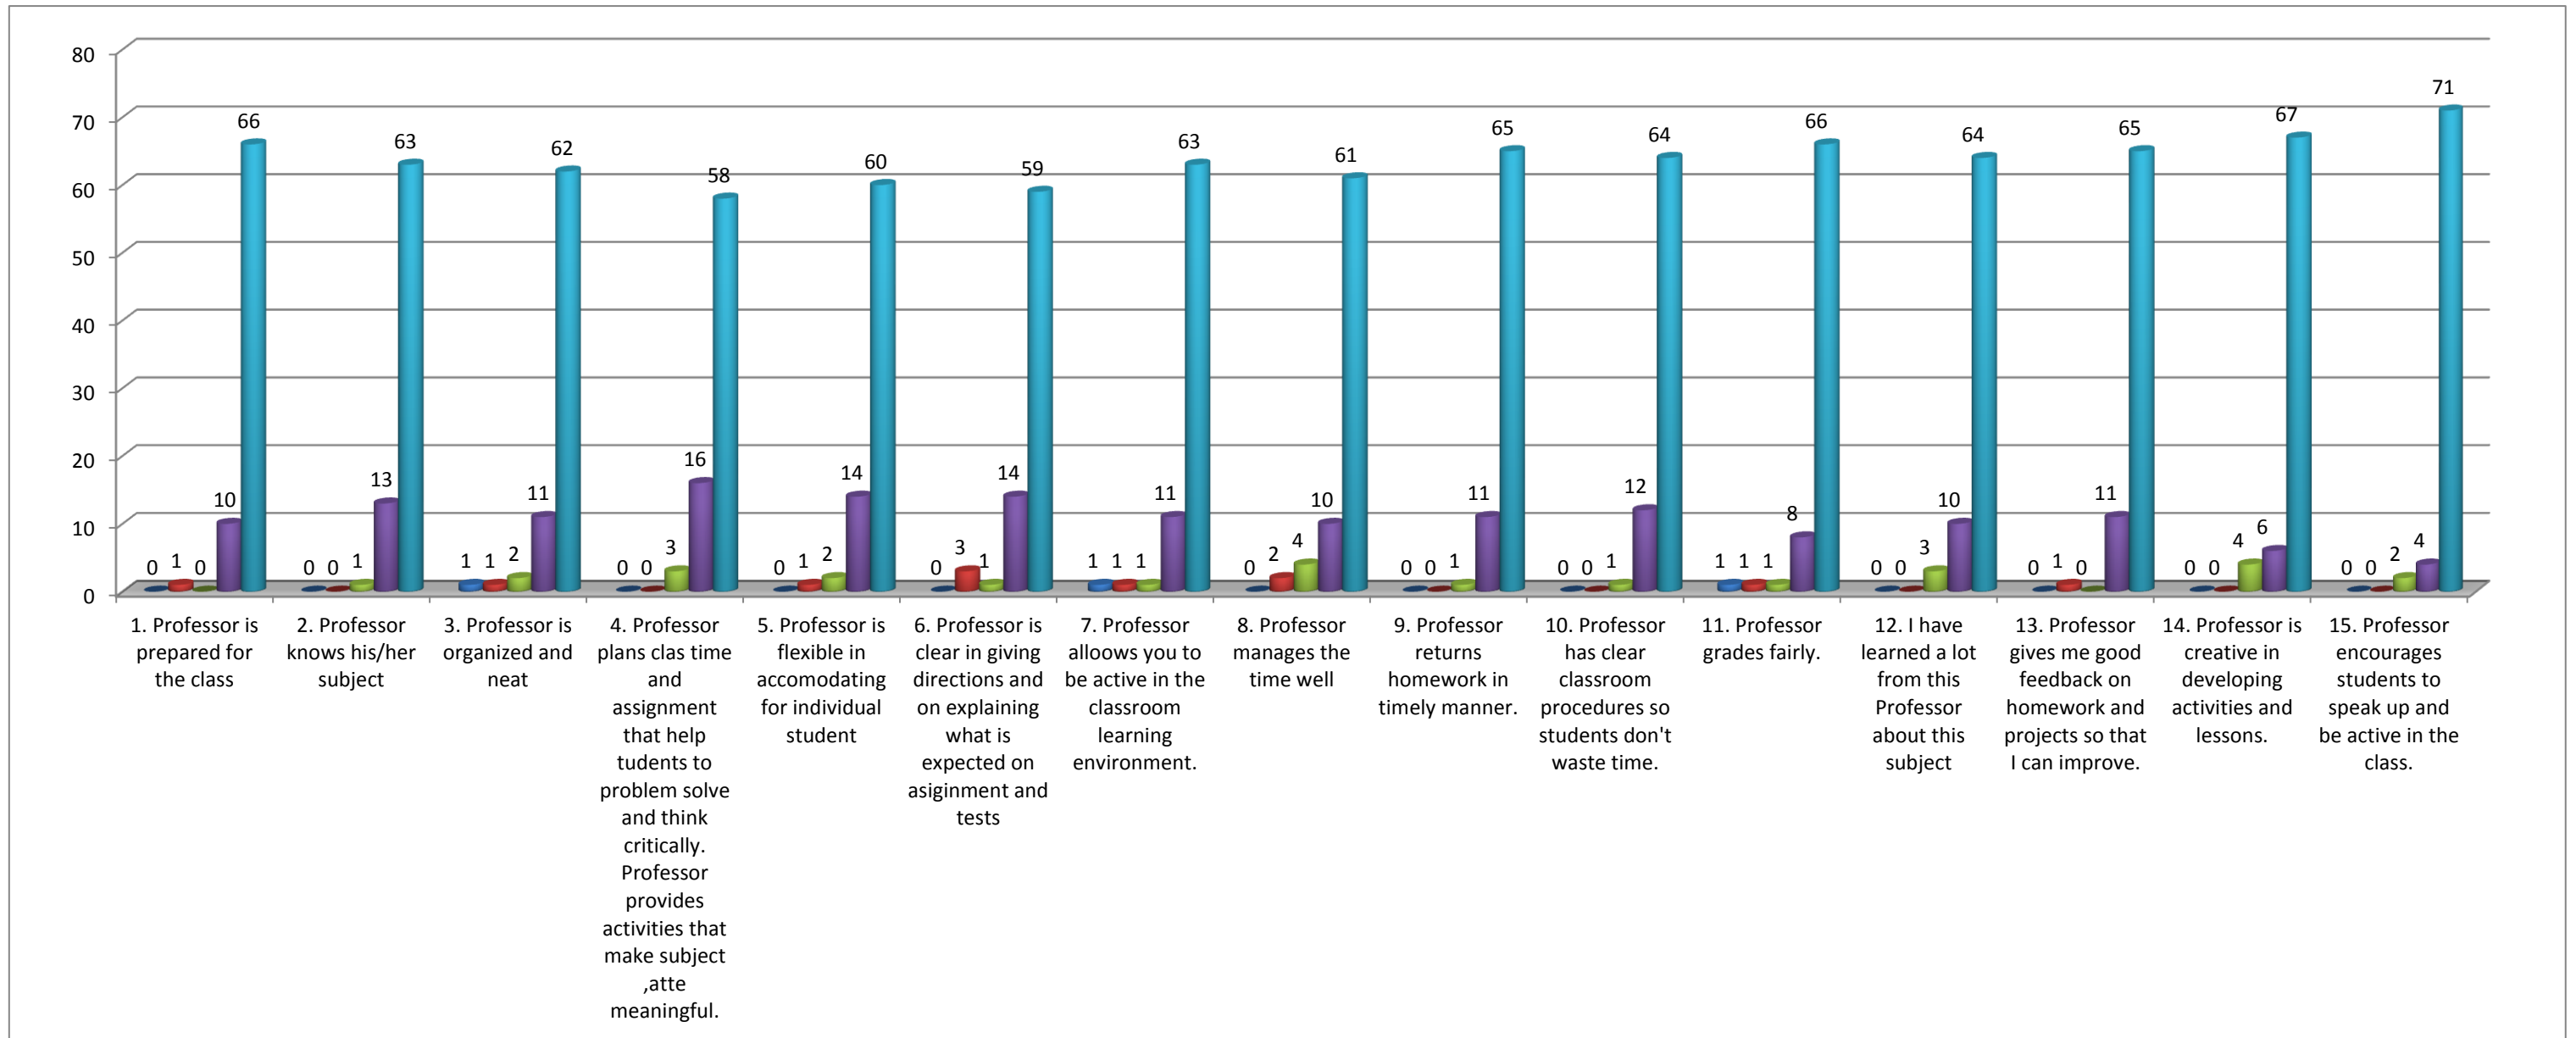

# Teacher's evaluation by the students

**Note:- This feedback is carried out and analysed by the Internal Quality Assurance Cell(IQAC) of the college.**